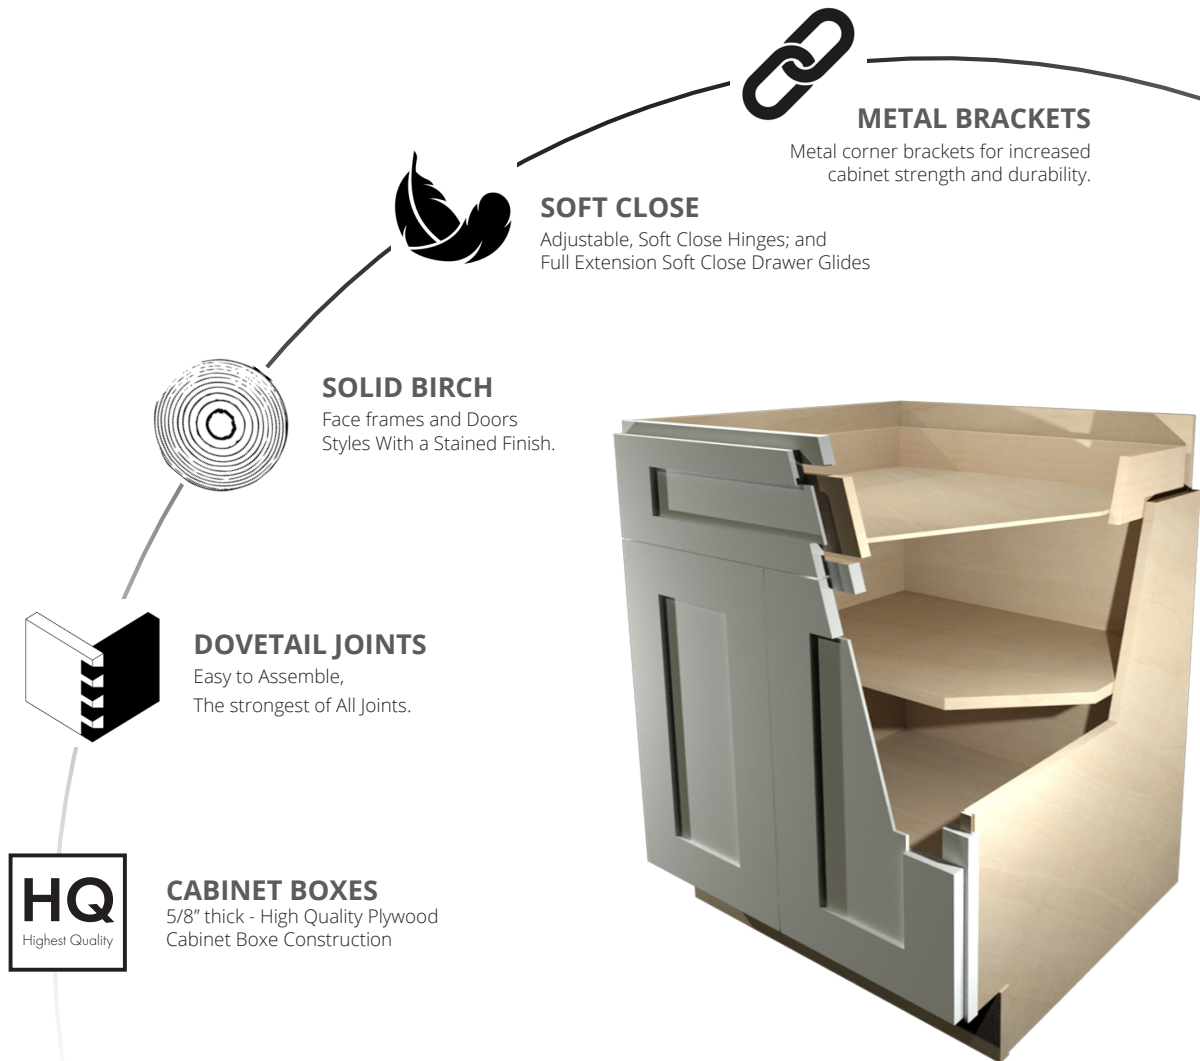

Shaker White

Natural Wood Interiors

Available Stock Colors

SHAKER WHITE

SHAKER GREY

SHAKER NAVAL

SHAKER CARAMEL

METAL BRACKETS

Metal corner brackets for increased cabinet strength and durability.

SOFT CLOSE

Adjustable, Soft Close Hinges; and Full Extension Soft Close Drawer Glides

SOLID BIRCH

Face frames and Doors Styles With a Stained Finish.

DOVETAIL JOINTS

Easy to Assemble, The strongest of All Joints.

CABINET BOXES

5/8" thick - High Quality Plywood Cabinet Box Construction

www.cab-tec.com

292 Kilvert Street - Warwick, Rhode Island