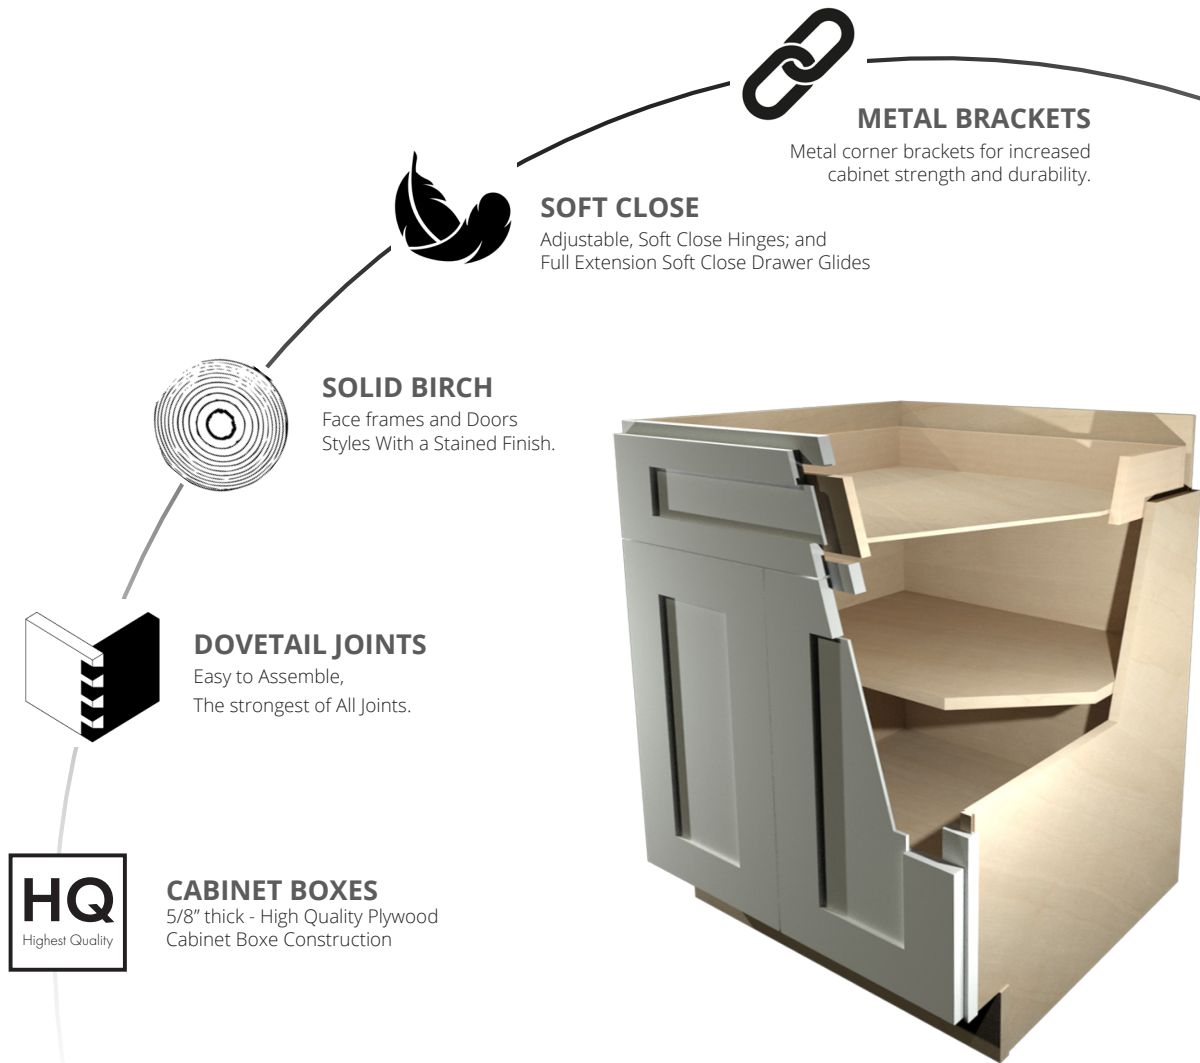

Shaker Naval

Natural Wood Interiors

Available Stock Colors

SHAKER WHITE

SHAKER GREY

SHAKER NAVAL

SHAKER CARAMEL

METAL BRACKETS

Metal corner brackets for increased cabinet strength and durability.

SOFT CLOSE

Adjustable, Soft Close Hinges; and Full Extension Soft Close Drawer Glides

SOLID BIRCH

Face frames and Doors Styles With a Stained Finish.

DOVETAIL JOINTS

Easy to Assemble, The strongest of All Joints.

CABINET BOXES

5/8" thick - High Quality Plywood Cabinet Box Construction

www.cab-tec.com

292 Kilvert Street - Warwick, Rhode Island